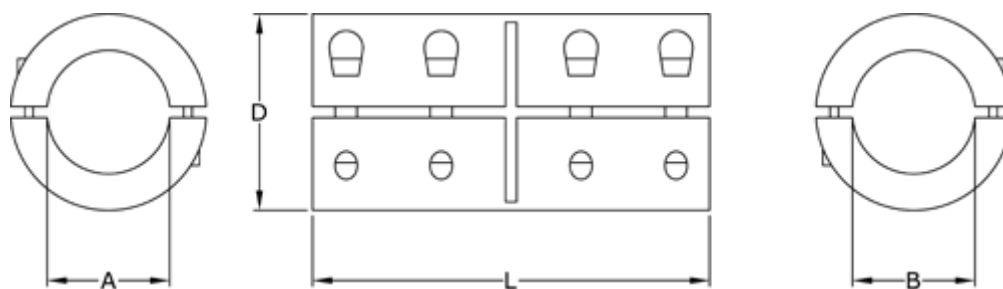

Data Sheet

Article number: 3323046602012

Description: Rigid coupling size 12 bore 12/12 mm
Two piece clamp, stainless

Measures

A = 12

B = 12

D = 29

L = 45

Screw = M4x12